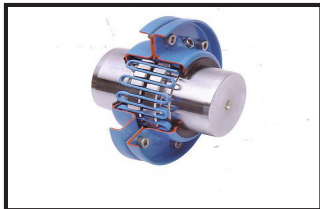

Finer Power Transmissions^{PTL}

**CELEBRATING
10
YEARS**

EST. 2003

Taper Grid Couplings

Gear Couplings

Chain Tensioners

Weld Fit Sprockets

To Celebrate
We are Offering
**10% OFF
10 Products**

Motor (Slide) Rails

Curved Jaw Couplings

Locking Assemblies

Max Dynamic Couplings

Key Steel

PIX V-Belts

Conditions: Any stock-order over \$250 Exc GST will receive 10% off any of the 10 products listed above. The special MUST be mentioned for discount to apply. This offer cannot be combined with any other freight deal.